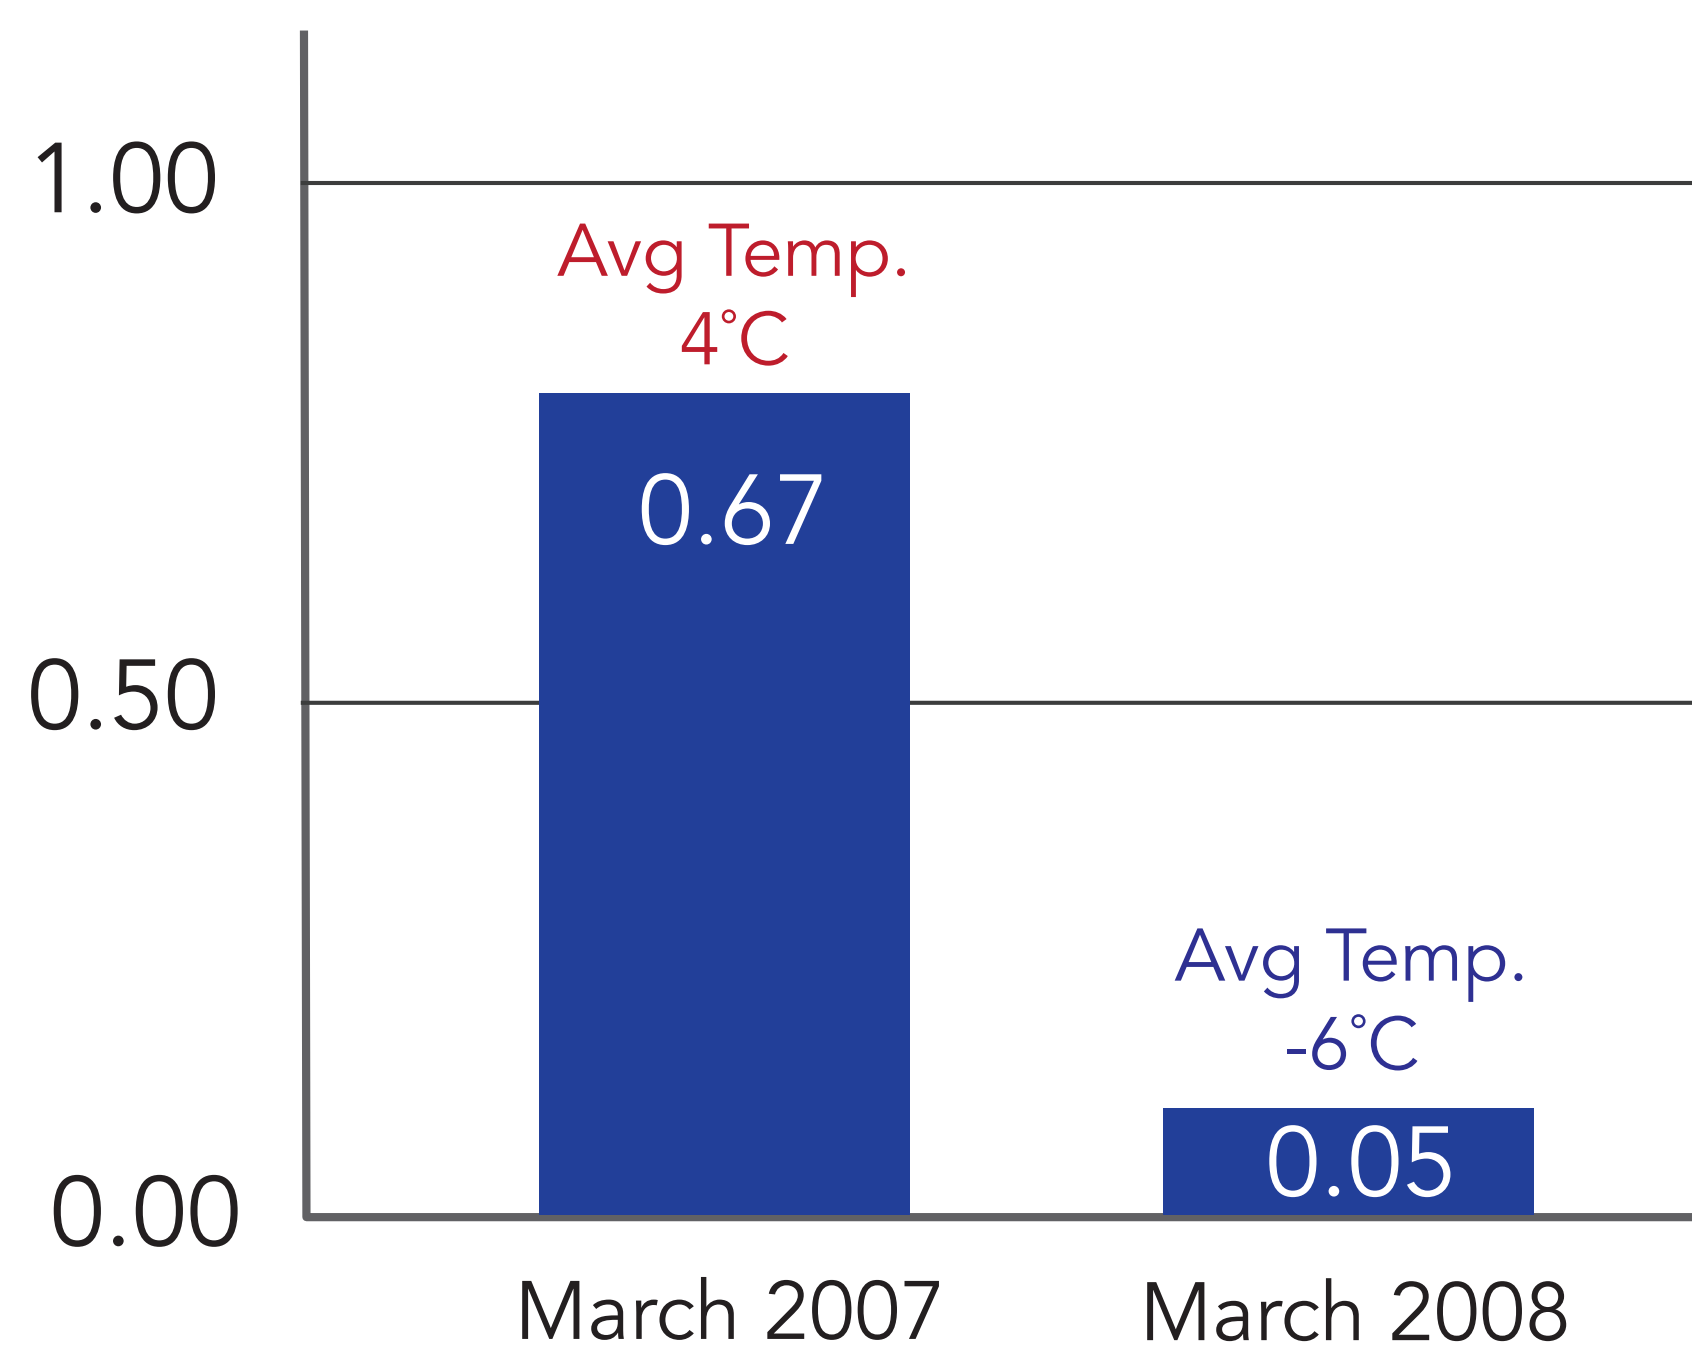

- Remote control of settings via laptop or BlackBerry™
- Remote alerts indicate when electrical usage exceeds preset limits

Up to
30-75%
savings